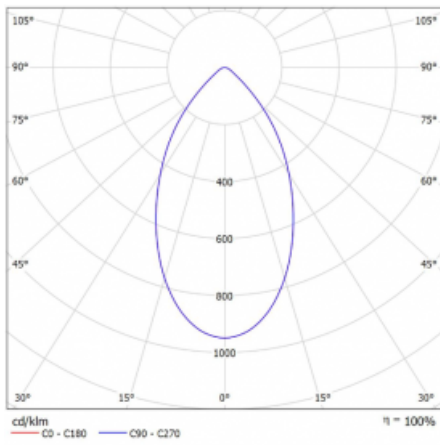

Type of installation	Recessed
Light distribution	Direct
Luminaire shape	Circular
Colour of the luminaires	White
Material	Aluminium
Lifetime	L80/B20 50 000 hours
Warranty	5 years
Description of luminaires	Luminaire recessed
Dimensions	∅ 185 mm × 100 mm
Weight	0.64 kg

Type of optical system	Opal diffuser
Luminous flux*	1230 lm
Colour Temperature	4000 K cool white
Luminous efficacy	128 lm/W
MacAdam Light source	3
Colour rendering index	80
UGR max. X=4H Y=8H, ρ=70,50,20	15.7

## Technical drawing

Luminaire power input*	9.6 W
Connection of the luminaires	ON/OFF
Electrical voltage	220-240V
Frequency	50/60Hz

☐ CE IP 54

\* $\pm 10\%$

## Curve