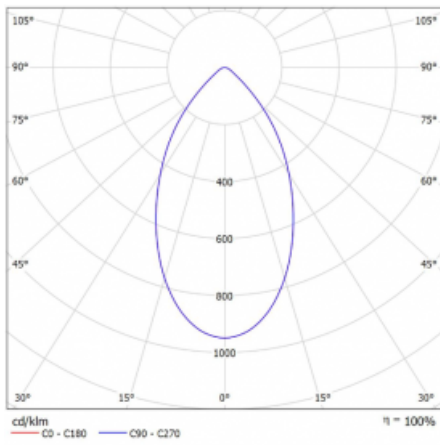

Type of installation	Recessed
Light distribution	Direct
Luminaire shape	Circular
Colour of the luminaires	White
Material	Aluminium
Lifetime	L80/B20 50 000 hours
Warranty	5 years
Description of luminaires	Luminaire recessed
Dimensions	$\varnothing$ 185 mm $\times$ 100 mm
Weight	0.64 kg
DIR optical system	Opal diffuser
Luminous flux*	1230 lm
Colour Temperature	4000 K cool white
Luminous efficacy	128 lm/W
MacAdam Light source	3
Colour rendering index	80
UGR max. X=4H Y=8H, $\rho=70,50,20$	15.7

## Technical drawing

Luminaire power input*	9.6 W
Connection of the luminaires	ON/OFF
Electrical voltage	220-240V
Frequency	50/60Hz

☐ CE IP 54

\* $\pm 10\%$

## Curve