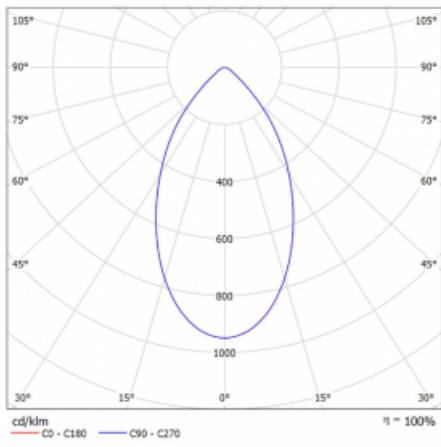

Luminaire

Ture

56-001K-10GHV/840, B +
00-00153E

It is a circular recessed luminaire of the downlight type with an excellent UGR index <math><19</math> up to 3000 lm, which means that the luminaire does not dazzle. The luminaire is suitable for offices, meeting rooms and, thanks to special sources, also for showrooms. RealWhite highlights the white, StrongColour highlights the selected colour, and RealColour emphasizes the colour of the object. With Tunable White you can set the colour temperature according to the time of day. With the help of these sources, the illuminated objects will look even more attractive. The IP54 class means high level of protection against the penetration of water and foreign matter. Thus, you can use this luminaire even in a demanding environment, such as a wellness centre. Its efficacy is up to 118 lm/W. Ture is available in three versions – a small luminaire with a diameter of 145 mm, a medium luminaire with a diameter of 185 mm and the largest luminaire with a diameter of 226 mm.

Type of installation	Recessed
Light distribution	Direct
Luminaire shape	Circular
Colour of the luminaires	Black
Material	Aluminium
Lifetime	L80/B20 50 000 hours
Warranty	5 years
Description of luminaires	Luminaire recessed
Dimensions	ø 185 mm × 100 mm
Weight	0.64 kg
DIR optical system	Opal diffuser
Luminous flux*	2420 lm
Colour Temperature	4000 K cool white
Luminous efficacy	99 lm/W
MacAdam Light source	3
Colour rendering index	80
Luminaire power input*	24.5 W
Connection of the luminaires	ON/OFF
Electrical voltage	220-240V
Frequency	50/60Hz

 **CE IP 54**

*±10 %

Technical drawing

Curve

Downloads

Installation instructions

Photos