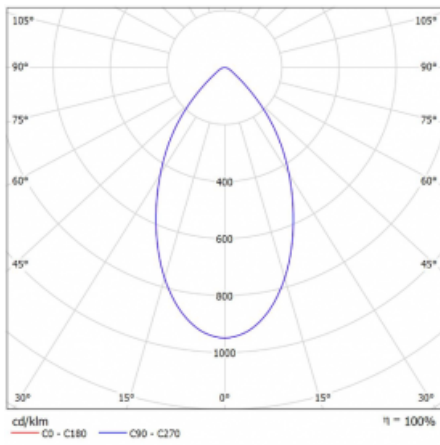

Luminaire

Ture

56-001K-10GHV/830, W +
00-00155DI

It is a circular recessed luminaire of the downlight type with an excellent UGR index < 19 up to 3000 lm, which means that the luminaire does not dazzle. The luminaire is suitable for offices, meeting rooms and, thanks to special sources, also for showrooms. RealWhite highlights the white, StrongColour highlights the selected colour, and RealColour emphasizes the colour of the object. With Tunable White you can set the colour temperature according to the time of day. With the help of these sources, the illuminated objects will look even more attractive. The IP54 class means high level of protection against the penetration of water and foreign matter. Thus, you can use this luminaire even in a demanding environment, such as a wellness centre. Its efficacy is up to 118 lm/W. Ture is available in three versions – a small luminaire with a diameter of 145 mm, a medium luminaire with a diameter of 185 mm and the largest luminaire with a diameter of 226 mm.

Type of installation	Recessed
Light distribution	Direct
Luminaire shape	Circular
Colour of the luminaires	White
Material	Aluminium
Lifetime	L80/B20 50 000 hours
Warranty	5 years
Description of luminaires	Luminaire recessed
Dimensions	ø 185 mm × 100 mm
Weight	0.62 kg

Type of optical system	Opal diffuser
Luminous flux*	2510 lm
Colour Temperature	3000 K warm white
Luminous efficacy	102 lm/W
MacAdam Light source	3
Colour rendering index	80
UGR max. X=4H Y=8H, ρ=70,50,20	18.1

Technical drawing

Luminaire power input* 24.5 W

Connection of the luminaires DALI

Electrical voltage 220-240V

Frequency 50/60Hz

☐ CE IP 54

* $\pm 10\%$

Curve