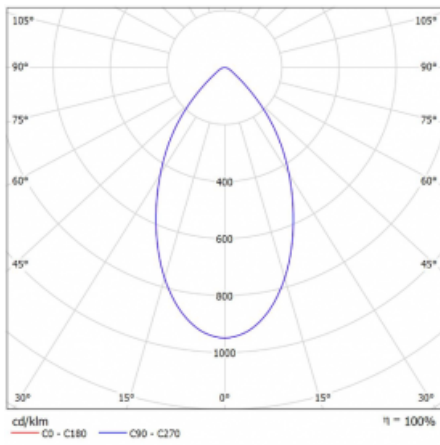

Luminaire

Ture

56-001K-10GHV/830, W +
00-00153EI

It is a circular recessed luminaire of the downlight type with an excellent UGR index < 19 up to 3000 lm, which means that the luminaire does not dazzle. The luminaire is suitable for offices, meeting rooms and, thanks to special sources, also for showrooms. RealWhite highlights the white, StrongColour highlights the selected colour, and RealColour emphasizes the colour of the object. With Tunable White you can set the colour temperature according to the time of day. With the help of these sources, the illuminated objects will look even more attractive. The IP54 class means high level of protection against the penetration of water and foreign matter. Thus, you can use this luminaire even in a demanding environment, such as a wellness centre. Its efficacy is up to 118 lm/W. Ture is available in three versions – a small luminaire with a diameter of 145 mm, a medium luminaire with a diameter of 185 mm and the largest luminaire with a diameter of 226 mm.

Type of installation	Recessed
Light distribution	Direct
Luminaire shape	Circular
Colour of the luminaires	White
Material	Aluminium
Lifetime	L80/B20 50 000 hours
Warranty	5 years
Description of luminaires	Luminaire recessed
Dimensions	ø 185 mm × 100 mm
Weight	0.62 kg

Type of optical system	Opal diffuser
Luminous flux*	2510 lm
Colour Temperature	3000 K warm white
Luminous efficacy	102 lm/W
MacAdam Light source	3
Colour rendering index	80
UGR max. X=4H Y=8H, ρ=70,50,20	18.1

Technical drawing

Luminaire power input* 24.5 W

Connection of the luminaires ON/OFF multiwatt

Electrical voltage 220-240V

Frequency 50/60Hz

☐ CE IP 54

* $\pm 10\%$

Curve