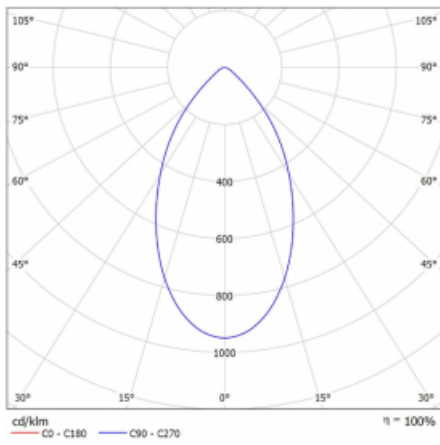

Type of installation	Recessed
Light distribution	Direct
Luminaire shape	Circular
Colour of the luminaires	White
Material	Aluminium
Lifetime	L80/B20 50 000 hours
Warranty	5 years
Description of luminaires	Luminaire recessed
Dimensions	ø 185 mm × 100 mm
Weight	0.62 kg

Type of optical system	Opal diffuser
Luminous flux*	2510 lm
Colour Temperature	3000 K warm white
Luminous efficacy	102 lm/W
MacAdam Light source	3
Colour rendering index	80
UGR max. X=4H Y=8H, ρ=70,50,20	18.1

## Technical drawing

Luminaire power input\* 24.5 W

Connection of the luminaires ON/OFF

Electrical voltage 220-240V

Frequency 50/60Hz

☐ CE IP 54

\* $\pm 10\%$

## Curve