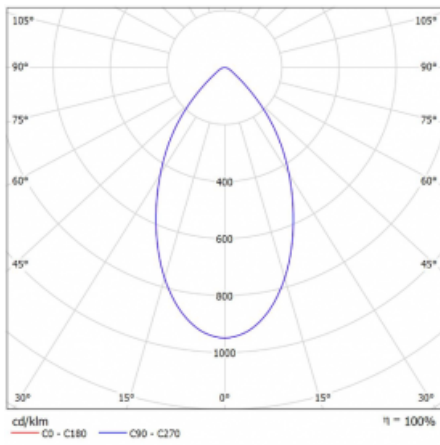

Luminaire

Ture

56-001K-10GHV/830, W +
00-00153E

It is a circular recessed luminaire of the downlight type with an excellent UGR index <math><19</math> up to 3000 lm, which means that the luminaire does not dazzle. The luminaire is suitable for offices, meeting rooms and, thanks to special sources, also for showrooms. RealWhite highlights the white, StrongColour highlights the selected colour, and RealColour emphasizes the colour of the object. With Tunable White you can set the colour temperature according to the time of day. With the help of these sources, the illuminated objects will look even more attractive. The IP54 class means high level of protection against the penetration of water and foreign matter. Thus, you can use this luminaire even in a demanding environment, such as a wellness centre. Its efficacy is up to 118 lm/W. Ture is available in three versions – a small luminaire with a diameter of 145 mm, a medium luminaire with a diameter of 185 mm and the largest luminaire with a diameter of 226 mm.

Type of installation	Recessed
Light distribution	Direct
Luminaire shape	Circular
Colour of the luminaires	White
Material	Aluminium
Lifetime	L80/B20 50 000 hours
Warranty	5 years
Description of luminaires	Luminaire recessed
Dimensions	\varnothing 185 mm \times 100 mm
Weight	0.62 kg
DIR optical system	Opal diffuser
Luminous flux*	2510 lm
Colour Temperature	3000 K warm white
Luminous efficacy	102 lm/W
MacAdam Light source	3
Colour rendering index	80
UGR max. X=4H Y=8H, ρ =70,50,20	18.1

Technical drawing

Luminaire power input* 24.5 W

Connection of the luminaires ON/OFF

Electrical voltage 220-240V

Frequency 50/60Hz

☐ CE IP 54

* $\pm 10\%$

Curve