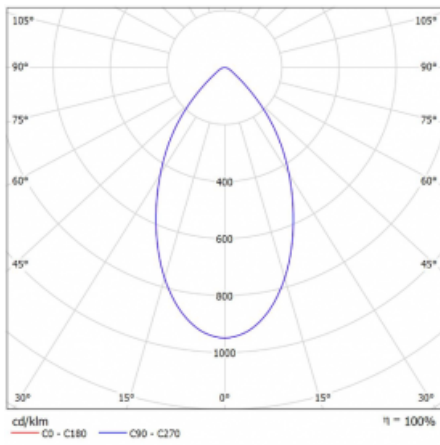

Technical drawing

Luminaire power input* 18 W

Connection of the luminaires ON/OFF

Electrical voltage 220-240V

Frequency 50/60Hz

☐ CE IP 54

* $\pm 10\%$

Curve