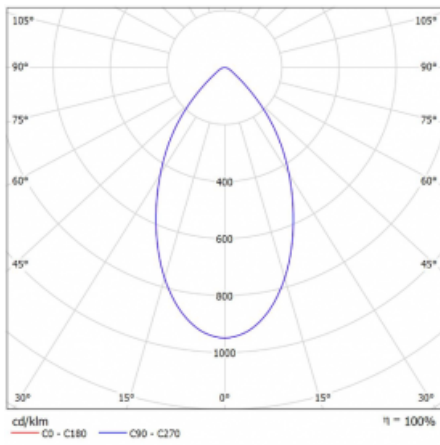

Type of installation	Recessed
Light distribution	Direct
Luminaire shape	Circular
Colour of the luminaires	White
Material	Aluminium
Lifetime	L80/B20 50 000 hours
Warranty	5 years
Description of luminaires	Luminaire recessed
Dimensions	$\varnothing$ 185 mm $\times$ 100 mm
Weight	0.62 kg
DIR optical system	Opal diffuser
Luminous flux*	1980 lm
Colour Temperature	3000 K warm white
Luminous efficacy	110 lm/W
MacAdam Light source	3
Colour rendering index	80
UGR max. X=4H Y=8H, $\rho=70,50,20$	17.3

## Technical drawing

Luminaire power input\* 18 W

Connection of the luminaires ON/OFF

Electrical voltage 220-240V

Frequency 50/60Hz

☐ CE IP 54

\* $\pm 10\%$

## Curve