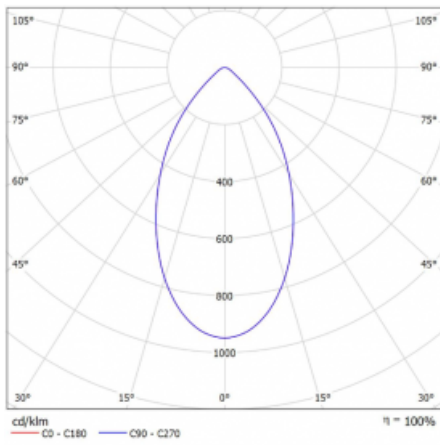

Luminaire

Ture

56-001K-10GHV/830, W +
00-00151E

It is a circular recessed luminaire of the downlight type with an excellent UGR index < 19 up to 3000 lm, which means that the luminaire does not dazzle. The luminaire is suitable for offices, meeting rooms and, thanks to special sources, also for showrooms. RealWhite highlights the white, StrongColour highlights the selected colour, and RealColour emphasizes the colour of the object. With Tunable White you can set the colour temperature according to the time of day. With the help of these sources, the illuminated objects will look even more attractive. The IP54 class means high level of protection against the penetration of water and foreign matter. Thus, you can use this luminaire even in a demanding environment, such as a wellness centre. Its efficacy is up to 118 lm/W. Ture is available in three versions – a small luminaire with a diameter of 145 mm, a medium luminaire with a diameter of 185 mm and the largest luminaire with a diameter of 226 mm.

Type of installation	Recessed
Light distribution	Direct
Luminaire shape	Circular
Colour of the luminaires	White
Material	Aluminium
Lifetime	L80/B20 50 000 hours
Warranty	5 years
Description of luminaires	Luminaire recessed
Dimensions	ø 185 mm × 100 mm
Weight	0.62 kg

Type of optical system	Opal diffuser
Luminous flux*	1170 lm
Colour Temperature	3000 K warm white
Luminous efficacy	122 lm/W
MacAdam Light source	3
Colour rendering index	80
UGR max. X=4H Y=8H, ρ=70,50,20	15.5

Technical drawing

Luminaire power input*	9.6 W
Connection of the luminaires	ON/OFF
Electrical voltage	220-240V
Frequency	50/60Hz

☐ CE IP 54

* $\pm 10\%$

Curve

Downloads

Installation instructions

Photos