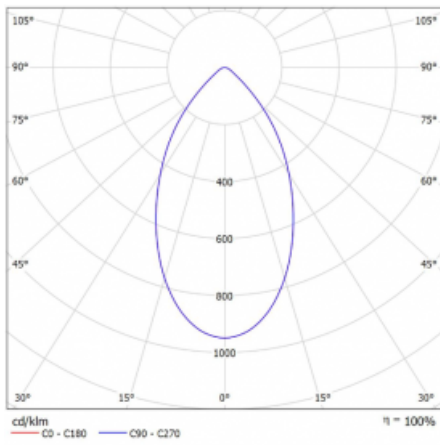

Type of installation	Recessed
Light distribution	Direct
Luminaire shape	Circular
Colour of the luminaires	White
Material	Aluminium
Lifetime	L80/B20 50 000 hours
Warranty	5 years
Description of luminaires	Luminaire recessed
Dimensions	$\varnothing$ 185 mm $\times$ 100 mm
Weight	0.62 kg
DIR optical system	Opal diffuser
Luminous flux*	1170 lm
Colour Temperature	3000 K warm white
Luminous efficacy	122 lm/W
MacAdam Light source	3
Colour rendering index	80
UGR max. X=4H Y=8H, $\rho$ =70,50,20	15.5

## Technical drawing

Luminaire power input*	9.6 W
Connection of the luminaires	ON/OFF
Electrical voltage	220-240V
Frequency	50/60Hz

☐ CE IP 54

\* $\pm 10\%$

## Curve