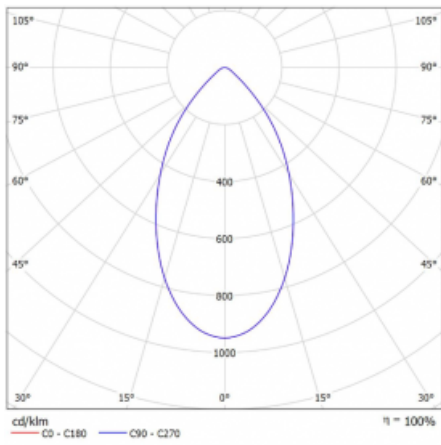

Luminaire

Ture

56-001K-10GHV/830, B +
00-00153E

It is a circular recessed luminaire of the downlight type with an excellent UGR index <math><19</math> up to 3000 lm, which means that the luminaire does not dazzle. The luminaire is suitable for offices, meeting rooms and, thanks to special sources, also for showrooms. RealWhite highlights the white, StrongColour highlights the selected colour, and RealColour emphasizes the colour of the object. With Tunable White you can set the colour temperature according to the time of day. With the help of these sources, the illuminated objects will look even more attractive. The IP54 class means high level of protection against the penetration of water and foreign matter. Thus, you can use this luminaire even in a demanding environment, such as a wellness centre. Its efficacy is up to 118 lm/W. Ture is available in three versions – a small luminaire with a diameter of 145 mm, a medium luminaire with a diameter of 185 mm and the largest luminaire with a diameter of 226 mm.

Type of installation	Recessed
Light distribution	Direct
Luminaire shape	Circular
Colour of the luminaires	Black
Material	Aluminium
Lifetime	L80/B20 50 000 hours
Warranty	5 years
Description of luminaires	Luminaire recessed
Dimensions	\varnothing 185 mm × 100 mm
DIR optical system	Opal diffuser
Luminous flux*	2300 lm
Colour Temperature	3000 K warm white
Luminous efficacy	94 lm/W
MacAdam Light source	3
Colour rendering index	80
Luminaire power input*	24.5 W
Connection of the luminaires	ON/OFF
Electrical voltage	220-240V
Frequency	50/60Hz

 **CE IP 54**

* \pm 10 %

Technical drawing

Curve

Downloads

Installation instructions

Photos