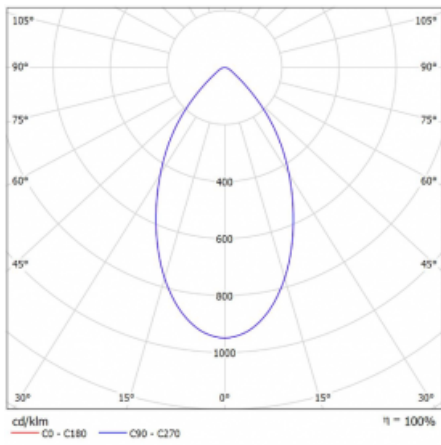

Luminaire

Ture

56-001K-10GHV/830, B +
00-00152E

It is a circular recessed luminaire of the downlight type with an excellent UGR index < 19 up to 3000 lm, which means that the luminaire does not dazzle. The luminaire is suitable for offices, meeting rooms and, thanks to special sources, also for showrooms. RealWhite highlights the white, StrongColour highlights the selected colour, and RealColour emphasizes the colour of the object. With Tunable White you can set the colour temperature according to the time of day. With the help of these sources, the illuminated objects will look even more attractive. The IP54 class means high level of protection against the penetration of water and foreign matter. Thus, you can use this luminaire even in a demanding environment, such as a wellness centre. Its efficacy is up to 118 lm/W. Ture is available in three versions – a small luminaire with a diameter of 145 mm, a medium luminaire with a diameter of 185 mm and the largest luminaire with a diameter of 226 mm.

Type of installation	Recessed
Light distribution	Direct
Luminaire shape	Circular
Colour of the luminaires	Black
Material	Aluminium
Lifetime	L80/B20 50 000 hours
Warranty	5 years
Description of luminaires	Luminaire recessed
Dimensions	∅ 185 mm × 100 mm
Type of optical system	Opal diffuser
Luminous flux*	1820 lm
Colour Temperature	3000 K warm white
Luminous efficacy	101 lm/W
MacAdam Light source	3
Colour rendering index	80
Luminaire power input*	18 W
Connection of the luminaires	ON/OFF
Electrical voltage	220-240V
Frequency	50/60Hz

 **CE IP 54**

*±10 %

Technical drawing

Curve

Downloads

Installation instructions

Photos