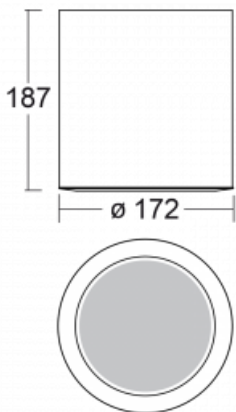

Luminaire

Ravo-C

55-283K-10GHE/830, B

Type of installation	Surface, Suspended
Light distribution	Direct
Luminaire shape	Circular
Colour of the luminaires	Black
Material	Aluminium/Plastic
Lifetime	L80/B20 50 000 hours
Warranty	5 years
Description of luminaires	Luminaire surface/suspended
Dimensions	ø 172 mm × 187 mm
Weight	1.6 kg
Light source	LED MODUL

Technical drawing

DIR optical system	Opal diffuser
Luminous flux*	2320 lm
Colour Temperature	3000 K warm white
Luminous efficacy	95 lm/W
MacAdam Light source	3
Colour rendering index	80
Beam angle	64°
UGR max. X=4H Y=8H, ρ=70,50,20	21.5

Curve

Luminaire power input* 24.5 W

Connection of the luminaires ON/OFF

Electrical voltage 220-240V

Frequency 50/60Hz

⊕ CE IP 20

*±10 %

Downloads