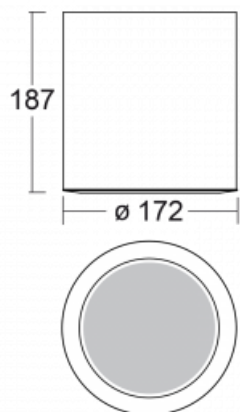

# Ravo-C

55-283K-10GGD/840, B

## Technical drawing

Type of installation	Surface, Suspended
Light distribution	Direct
Luminaire shape	Circular
Colour of the luminaires	Black
Material	Aluminium/Plastic
Lifetime	L80/B20 50 000 hours
Warranty	5 years
Description of luminaires	Luminaire surface/suspended
Dimensions	ø 172 mm × 187 mm
Light source	LED MODUL
DIR optical system	Opal diffuser
Luminous flux*	1920 lm
Colour Temperature	4000 K cool white
Luminous efficacy	107 lm/W
MacAdam Light source	3
Colour rendering index	80
Beam angle	64°
UGR max. X=4H Y=8H, ρ=70,50,20	20.8