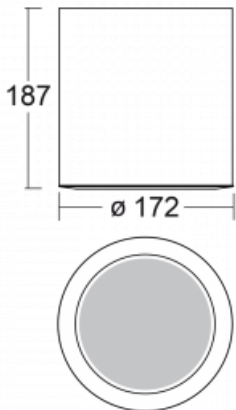

Luminaire

Ravo-C

55-283K-10GDM3/840, W

Technical drawing

Type of installation	Surface, Suspended
Light distribution	Direct
Luminaire shape	Circular
Colour of the luminaires	White
Material	Aluminium/Plastic
Lifetime	L80/B20 50 000 hours
Warranty	2 years
Description of luminaires	Luminaire surface/suspended
Dimensions	ø 172 mm × 187 mm
Weight	1.9 kg
Light source	LED MODUL
DIR optical system	Opal diffuser
Luminous flux*	1130 lm
Colour Temperature	4000 K cool white
Luminous efficacy	118 lm/W
MacAdam Light source	3
Colour rendering index	80
Beam angle	64°
UGR max. X=4H Y=8H, ρ=70,50,20	19

Curve

Luminaire power input* 9.6 W

Connection of the luminaires ON/OFF + 3h emergency

Electrical voltage 220-240V

Frequency 50/60Hz

⊕ CE IP 20

*±10 %

Downloads

Installation instructions

Photos

Accessories

00-00399, W
suspension set
2000mm, 1 pcs.of
wires, cable
5x0,75mm, ceiling
cup