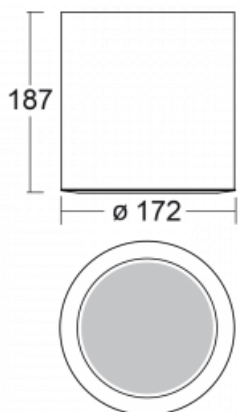

Luminaire

Ravo-C

55-283K-10GDM3/830, W

Technical drawing

Type of installation	Surface, Suspended
Light distribution	Direct
Luminaire shape	Circular
Colour of the luminaires	White
Material	Aluminium/Plastic
Lifetime	L80/B20 50 000 hours
Warranty	2 years
Description of luminaires	Luminaire surface/suspended
Dimensions	ø 172 mm × 187 mm
Light source	LED MODUL
DIR optical system	Opal diffuser
Luminous flux*	1080 lm
Colour Temperature	3000 K warm white
Luminous efficacy	113 lm/W
MacAdam Light source	3
Colour rendering index	80
Beam angle	64°
UGR max. X=4H Y=8H, ρ=70,50,20	18.8

Curve

Luminaire power input* 9.6 W

Connection of the luminaires ON/OFF + 3h emergency

Electrical voltage 220-240V

Frequency 50/60Hz

⊕ CE IP 20

*±10 %

Downloads

Installation instructions

Photos

Accessories

00-00399, W
suspension set
2000mm, 1 pcs.of
wires, cable
5x0,75mm, ceiling
cup