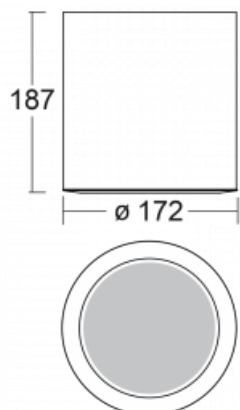

# Ravo-C

55-283K-10GDM/840, B

## Technical drawing

Type of installation	Surface, Suspended
Light distribution	Direct
Luminaire shape	Circular
Colour of the luminaires	Black
Material	Aluminium/Plastic
Lifetime	L80/B20 50 000 hours
Warranty	2 years
Description of luminaires	Luminaire surface/suspended
Dimensions	ø 172 mm × 187 mm
Light source	LED MODUL
DIR optical system	Opal diffuser
Luminous flux*	1130 lm
Colour Temperature	4000 K cool white
Luminous efficacy	118 lm/W
MacAdam Light source	3
Colour rendering index	80
Beam angle	64°
UGR max. X=4H Y=8H, ρ=70,50,20	19