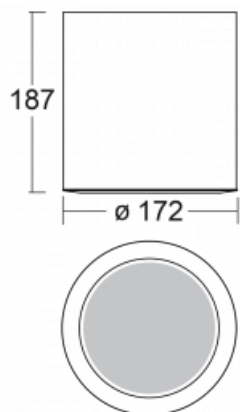

Luminaire

Ravo-C

55-283C-10GHD/830, B

Technical drawing

Type of installation	Surface, Suspended
Light distribution	Direct
Luminaire shape	Circular
Colour of the luminaires	Black
Material	Aluminium/Plastic
Lifetime	L80/B20 50 000 hours
Warranty	5 years
Description of luminaires	Luminaire surface/suspended
Dimensions	ø 172 mm × 187 mm
Light source	LED MODUL
DIR optical system	Clear cover
Luminous flux*	2450 lm
Colour Temperature	3000 K warm white
Luminous efficacy	100 lm/W
MacAdam Light source	3
Colour rendering index	80
Beam angle	62°
UGR max. X=4H Y=8H, ρ=70,50,20	21.2

Curve

Luminaire power input* 24.5 W

Connection of the luminaires DALI

Electrical voltage 220-240V

Frequency 50/60Hz

⊕ CE IP 20

*±10 %

Downloads

Installation instructions

Photos

Accessories

00-00399, B
suspension set
2000mm, 1 pcs.of
wires, cable
5x0,75mm, ceiling
cup