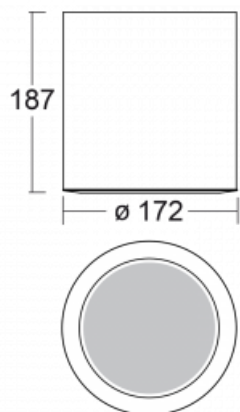

Luminaire

Ravo-C

55-283C-10GGE/840, B

Type of installation	Surface, Suspended
Light distribution	Direct
Luminaire shape	Circular
Colour of the luminaires	Black
Material	Aluminium/Plastic
Lifetime	L80/B20 50 000 hours
Warranty	5 years
Description of luminaires	Luminaire surface/suspended
Dimensions	ø 172 mm × 187 mm
Weight	1.7 kg
Light source	LED MODUL

Technical drawing

DIR optical system	Clear cover
Luminous flux*	2030 lm
Colour Temperature	4000 K cool white
Luminous efficacy	113 lm/W
MacAdam Light source	3
Colour rendering index	80
Beam angle	62°
UGR max. X=4H Y=8H, ρ=70,50,20	20.5

Curve

Luminaire power input* 18 W

Connection of the luminaires ON/OFF

Electrical voltage 220-240V

Frequency 50/60Hz

⊕ CE IP 20

*±10 %

Downloads