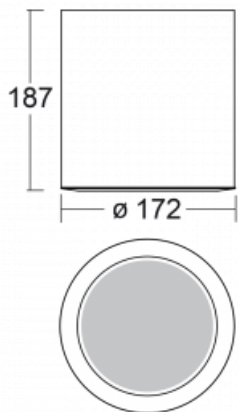

Luminaire

Ravo-C

55-283C-10GGE/830, B

Type of installation	Surface, Suspended
Light distribution	Direct
Luminaire shape	Circular
Colour of the luminaires	Black
Material	Aluminium/Plastic
Lifetime	L80/B20 50 000 hours
Warranty	5 years
Description of luminaires	Luminaire surface/suspended
Dimensions	ø 172 mm × 187 mm
Weight	1.65 kg
Light source	LED MODUL

Technical drawing

DIR optical system	Clear cover
Luminous flux*	1930 lm
Colour Temperature	3000 K warm white
Luminous efficacy	107 lm/W
MacAdam Light source	3
Colour rendering index	80
Beam angle	62°
UGR max. X=4H Y=8H, ρ=70,50,20	20.3

Curve

Luminaire power input* 18 W

Connection of the luminaires ON/OFF

Electrical voltage 220-240V

Frequency 50/60Hz

⊕ CE IP 20

*±10 %

Downloads