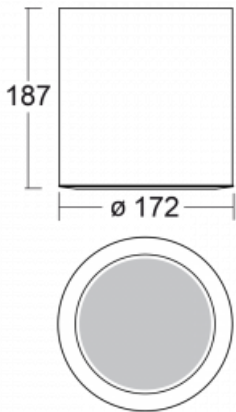

Luminaire

Ravo-C

55-283C-10GGD/830, W

Technical drawing

Type of installation	Surface, Suspended
Light distribution	Direct
Luminaire shape	Circular
Colour of the luminaires	White
Material	Aluminium/Plastic
Lifetime	L80/B20 50 000 hours
Warranty	5 years
Description of luminaires	Luminaire surface/suspended
Dimensions	ø 172 mm × 187 mm
Light source	LED MODUL
DIR optical system	Clear cover
Luminous flux*	1930 lm
Colour Temperature	3000 K warm white
Luminous efficacy	107 lm/W
MacAdam Light source	3
Colour rendering index	80
Beam angle	62°
UGR max. X=4H Y=8H, ρ=70,50,20	20.3

Curve

Luminaire power input* 18 W

Connection of the luminaires DALI

Electrical voltage 220-240V

Frequency 50/60Hz

⊕ CE IP 20

*±10 %

Downloads

Installation instructions

Photos

Accessories

00-00399, W
suspension set
2000mm, 1 pcs.of
wires, cable
5x0,75mm, ceiling
cup