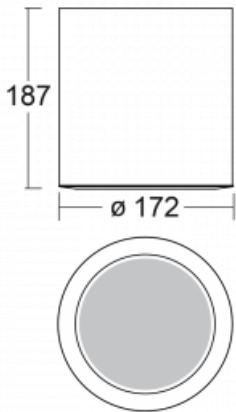

Luminaire

Ravo-C

55-283C-10GDM3/840, B

Technical drawing

Type of installation	Surface, Suspended
Light distribution	Direct
Luminaire shape	Circular
Colour of the luminaires	Black
Material	Aluminium/Plastic
Lifetime	L80/B20 50 000 hours
Warranty	2 years
Description of luminaires	Luminaire surface/suspended
Dimensions	ø 172 mm × 187 mm
Light source	LED MODUL
DIR optical system	Clear cover
Luminous flux*	1200 lm
Colour Temperature	4000 K cool white
Luminous efficacy	125 lm/W
MacAdam Light source	3
Colour rendering index	80
Beam angle	62°
UGR max. X=4H Y=8H, ρ=70,50,20	18.7

Curve

Luminaire power input* 9.6 W

Connection of the luminaires ON/OFF + 3h emergency

Electrical voltage 220-240V

Frequency 50/60Hz

⊕ CE IP 20

*±10 %

Downloads

Installation instructions

Photos

Accessories

00-00399, B
suspension set
2000mm, 1 pcs.of
wires, cable
5x0,75mm, ceiling
cup