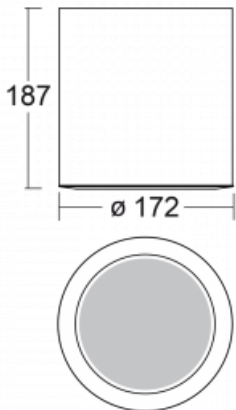

Luminaire

Ravo-C

55-283C-10GDM/840, W

Technical drawing

Type of installation	Surface, Suspended
Light distribution	Direct
Luminaire shape	Circular
Colour of the luminaires	White
Material	Aluminium/Plastic
Lifetime	L80/B20 50 000 hours
Warranty	2 years
Description of luminaires	Luminaire surface/suspended
Dimensions	ø 172 mm × 187 mm
Light source	LED MODUL
DIR optical system	Clear cover
Luminous flux*	1200 lm
Colour Temperature	4000 K cool white
Luminous efficacy	125 lm/W
MacAdam Light source	3
Colour rendering index	80
Beam angle	62°
UGR max. X=4H Y=8H, ρ=70,50,20	18.7

Curve

Luminaire power input* 9.6 W

Connection of the luminaires ON/OFF + 1h emergency

Electrical voltage 220-240V

Frequency 50/60Hz

⊕ CE IP 20

*±10 %

Downloads

Installation instructions

Photos

Accessories

00-00399, W
suspension set
2000mm, 1 pcs.of
wires, cable
5x0,75mm, ceiling
cup