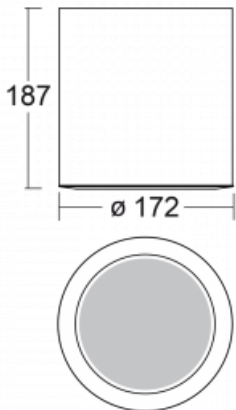

Luminaire

Ravo-C

55-283C-10GDM/840, B

Technical drawing

Type of installation	Surface, Suspended
Light distribution	Direct
Luminaire shape	Circular
Colour of the luminaires	Black
Material	Aluminium/Plastic
Lifetime	L80/B20 50 000 hours
Warranty	2 years
Description of luminaires	Luminaire surface/suspended
Dimensions	ø 172 mm × 187 mm
Light source	LED MODUL
DIR optical system	Clear cover
Luminous flux*	1200 lm
Colour Temperature	4000 K cool white
Luminous efficacy	125 lm/W
MacAdam Light source	3
Colour rendering index	80
Beam angle	62°
UGR max. X=4H Y=8H, ρ=70,50,20	18.7

Curve

Luminaire power input* 9.6 W

Connection of the luminaires ON/OFF + 1h emergency

Electrical voltage 220-240V

Frequency 50/60Hz

⊕ CE IP 20

*±10 %

Downloads

Installation instructions

Photos

Accessories

00-00399, B
suspension set
2000mm, 1 pcs.of
wires, cable
5x0,75mm, ceiling
cup