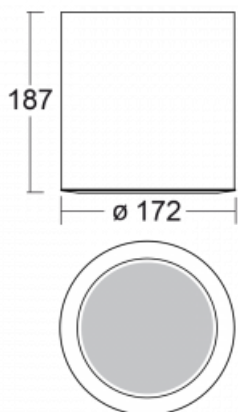

Luminaire

Ravo-C

55-283C-10GDM/830, B

Type of installation	Surface, Suspended
Light distribution	Direct
Luminaire shape	Circular
Colour of the luminaires	Black
Material	Aluminium/Plastic
Lifetime	L80/B20 50 000 hours
Warranty	5 years
Description of luminaires	Luminaire surface/suspended
Dimensions	ø 172 mm × 187 mm
Light source	LED MODUL

Technical drawing

Type of optical system	Clear cover
Luminous flux*	1140 lm
Colour Temperature	3000 K warm white
Luminous efficacy	119 lm/W
MacAdam Light source	3
Colour rendering index	80
Beam angle	62°
UGR max. X=4H Y=8H, $\rho=70,50,20$	18.5

00-00399, B
suspension set
2000mm, 1 pcs.of
wires, cable
5x0,75mm, ceiling
cup