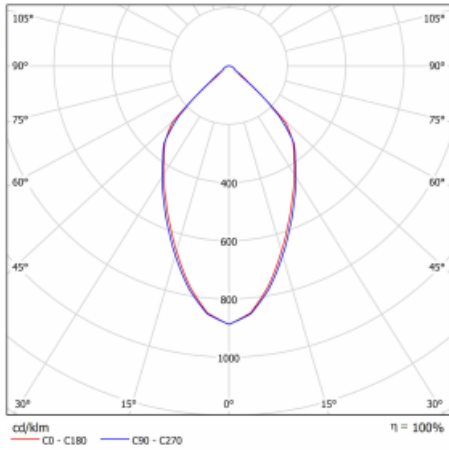

Curve

Luminaire power input* 9.6 W

Connection of the luminaires ON/OFF + 1h emergency

Electrical voltage 220-240V

Frequency 50/60Hz

⊕ CE IP 20

*±10 %