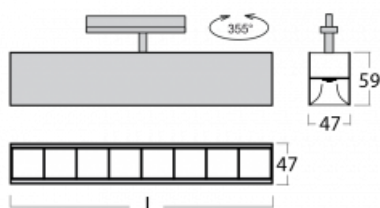

Luminaire

Lina45-T

45-600Z-25GGE/840, S

The Lina45-T luminaires are based on the concept of Lina45 luminaires. In this case, however, the luminaires are installed in three-circuit tracks. These track luminaires with a profile width of only 45 mm are suitable for supplementing accent lighting provided by other luminaires from our product range, for example Vali55-T. With its diffused light, Lina45-T helps to balance the lighting in the room by illuminating the communication zones, especially in the sales areas. The luminaires feature a support adapter in which the luminaire can be rotated along the Z axis thus modifying the arrangement of the system and also partially direct the light in a given space.

Technical drawing

Type of installation	3 circuit track
Light distribution	Direct
Luminaire shape	Linear
Colour of the luminaires	Silver
Material	Aluminium
Lifetime	L80/B20 50 000 hours
Warranty	5 years
Description of luminaires	Luminaire 3 circuit track
Dimensions (l × w × h mm)	1408 mm × 47 mm × 59 mm
Weight	3.2 kg
Light source	LED MODUL
DIR optical system	Plastic louvre low UGR
Luminous flux*	4920 lm
Colour Temperature	4000 K cool white
Luminous efficacy	128 lm/W
MacAdam Light source	2
Colour rendering index	80
UGR max. X=4H Y=8H, $\rho=70,50,20$	18.6