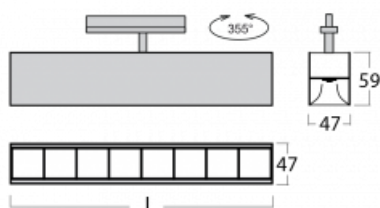

Luminaire

Lina45-T

45-600Z-25GGE/840, S

The Lina45-T luminaires are based on the concept of Lina45 luminaires. In this case, however, the luminaires are installed in three-circuit tracks. These track luminaires with a profile width of only 45 mm are suitable for supplementing accent lighting provided by other luminaires from our product range, for example Vali55-T. With its diffused light, Lina45-T helps to balance the lighting in the room by illuminating the communication zones, especially in the sales areas. The luminaires feature a support adapter in which the luminaire can be rotated along the Z axis thus modifying the arrangement of the system and also partially direct the light in a given space.

Technical drawing

Type of installation	3 circuit track
Light distribution	Direct
Luminaire shape	Linear
Colour of the luminaires	Silver
Material	Aluminium
Lifetime	L80/B20 50 000 hours
Warranty	5 years
Description of luminaires	Luminaire 3 circuit track
Dimensions	1408 mm × 47 mm × 59 mm
Weight	3.2 kg
Light source	LED MODUL
Type of optical system	Plastic louvre low UGR
Luminous flux*	4920 lm
Colour Temperature	4000 K cool white
Luminous efficacy	128 lm/W
MacAdam Light source	2
Colour rendering index	80
UGR max. X=4H Y=8H, $\rho=70,50,20$	18.6