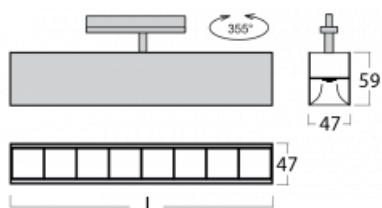

Luminaire

Lina45-T

45-600Z-25GGE/840, B

The Lina45-T luminaires are based on the concept of Lina45 luminaires. In this case, however, the luminaires are installed in three-circuit tracks. These track luminaires with a profile width of only 45 mm are suitable for supplementing accent lighting provided by other luminaires from our product range, for example Vali55-T. With its diffused light, Lina45-T helps to balance the lighting in the room by illuminating the communication zones, especially in the sales areas. The luminaires feature a support adapter in which the luminaire can be rotated along the Z axis thus modifying the arrangement of the system and also partially direct the light in a given space.

Technical drawing

Type of installation	3 circuit track
Light distribution	Direct
Luminaire shape	Linear
Colour of the luminaires	Black
Material	Aluminium
Lifetime	L80/B20 50 000 hours
Warranty	5 years
Description of luminaires	Luminaire 3 circuit track
Dimensions	1408 mm × 47 mm × 59 mm
Weight	3.2 kg
Light source	LED MODUL
Type of optical system	Plastic louvre low UGR
Luminous flux*	4920 lm
Colour Temperature	4000 K cool white
Luminous efficacy	128 lm/W
MacAdam Light source	2
Colour rendering index	80
UGR max. X=4H Y=8H, $\rho=70,50,20$	18.6