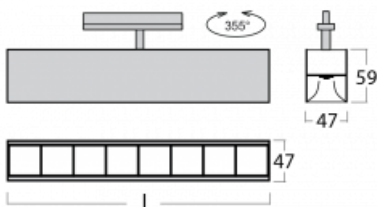

Luminaire

Lina45-T

45-600Z-25GGE/830, S

The Lina45-T luminaires are based on the concept of Lina45 luminaires. In this case, however, the luminaires are installed in three-circuit tracks. These track luminaires with a profile width of only 45 mm are suitable for supplementing accent lighting provided by other luminaires from our product range, for example Vali55-T. With its diffused light, Lina45-T helps to balance the lighting in the room by illuminating the communication zones, especially in the sales areas. The luminaires feature a support adapter in which the luminaire can be rotated along the Z axis thus modifying the arrangement of the system and also partially direct the light in a given space.

Technical drawing

Type of installation	3 circuit track
Light distribution	Direct
Luminaire shape	Linear
Colour of the luminaires	Silver
Material	Aluminium
Lifetime	L80/B20 50 000 hours
Warranty	5 years
Description of luminaires	Luminaire 3 circuit track
Dimensions	1408 mm × 47 mm × 59 mm
Weight	3.3 kg
Light source	LED MODUL
Type of optical system	Plastic louvre low UGR
Luminous flux*	4690 lm
Colour Temperature	3000 K warm white
Luminous efficacy	122 lm/W
MacAdam Light source	2
Colour rendering index	80
UGR max. X=4H Y=8H, $\rho=70,50,20$	18.5