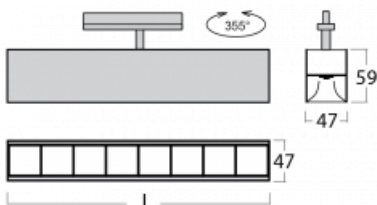

# Lina45-T

45-600Z-25GGE/830, B

The Lina45-T luminaires are based on the concept of Lina45 luminaires. In this case, however, the luminaires are installed in three-circuit tracks. These track luminaires with a profile width of only 45 mm are suitable for supplementing accent lighting provided by other luminaires from our product range, for example Vali55-T. With its diffused light, Lina45-T helps to balance the lighting in the room by illuminating the communication zones, especially in the sales areas. The luminaires feature a support adapter in which the luminaire can be rotated along the Z axis thus modifying the arrangement of the system and also partially direct the light in a given space.

## Technical drawing

Type of installation	3 circuit track
Light distribution	Direct
Luminaire shape	Linear
Colour of the luminaires	Black
Material	Aluminium
Lifetime	L80/B20 50 000 hours
Warranty	5 years
Description of luminaires	Luminaire 3 circuit track
Dimensions	1408 mm × 47 mm × 59 mm
Weight	3.3 kg
Light source	LED MODUL
Type of optical system	Plastic louvre low UGR
Luminous flux*	4690 lm
Colour Temperature	3000 K warm white
Luminous efficacy	122 lm/W
MacAdam Light source	2
Colour rendering index	80
UGR max. X=4H Y=8H, $\rho=70,50,20$	18.5