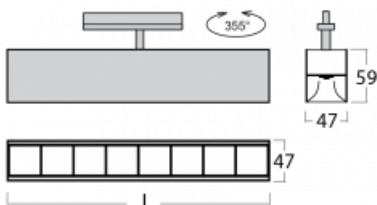

Luminaire

Lina45-T

45-600Z-25GGD/840, W

The Lina45-T luminaires are based on the concept of Lina45 luminaires. In this case, however, the luminaires are installed in three-circuit tracks. These track luminaires with a profile width of only 45 mm are suitable for supplementing accent lighting provided by other luminaires from our product range, for example Vali55-T. With its diffused light, Lina45-T helps to balance the lighting in the room by illuminating the communication zones, especially in the sales areas. The luminaires feature a support adapter in which the luminaire can be rotated along the Z axis thus modifying the arrangement of the system and also partially direct the light in a given space.

Technical drawing

| | |
|-----------------------------------|---------------------------|
| Type of installation | 3 circuit track |
| Light distribution | Direct |
| Luminaire shape | Linear |
| Colour of the luminaires | White |
| Material | Aluminium |
| Lifetime | L80/B20 50 000 hours |
| Warranty | 5 years |
| Description of luminaires | Luminaire 3 circuit track |
| Dimensions | 1408 mm × 47 mm × 59 mm |
| Light source | LED MODUL |
| Type of optical system | Plastic louvre low UGR |
| Luminous flux* | 4920 lm |
| Colour Temperature | 4000 K cool white |
| Luminous efficacy | 128 lm/W |
| MacAdam Light source | 2 |
| Colour rendering index | 80 |
| UGR max. X=4H Y=8H, ρ=70,50,20 | 17.7 |