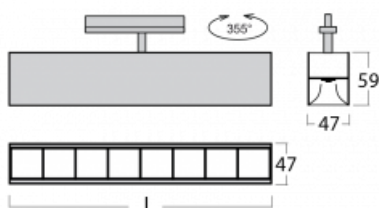

Luminaire

Lina45-T

45-600Z-25GGD/840, S

The Lina45-T luminaires are based on the concept of Lina45 luminaires. In this case, however, the luminaires are installed in three-circuit tracks. These track luminaires with a profile width of only 45 mm are suitable for supplementing accent lighting provided by other luminaires from our product range, for example Vali55-T. With its diffused light, Lina45-T helps to balance the lighting in the room by illuminating the communication zones, especially in the sales areas. The luminaires feature a support adapter in which the luminaire can be rotated along the Z axis thus modifying the arrangement of the system and also partially direct the light in a given space.

Technical drawing

Type of installation	3 circuit track
Light distribution	Direct
Luminaire shape	Linear
Colour of the luminaires	Silver
Material	Aluminium
Lifetime	L80/B20 50 000 hours
Warranty	5 years
Description of luminaires	Luminaire 3 circuit track
Dimensions	1408 mm × 47 mm × 59 mm
Light source	LED MODUL
Type of optical system	Plastic louvre low UGR
Luminous flux*	4920 lm
Colour Temperature	4000 K cool white
Luminous efficacy	128 lm/W
MacAdam Light source	2
Colour rendering index	80
UGR max. X=4H Y=8H, $\rho=70,50,20$	18.6