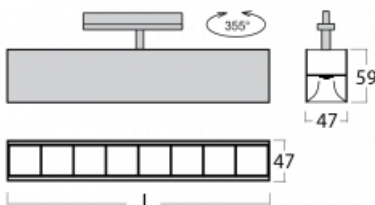

Luminaire

Lina45-T

45-600Z-25GGD/840, B

The Lina45-T luminaires are based on the concept of Lina45 luminaires. In this case, however, the luminaires are installed in three-circuit tracks. These track luminaires with a profile width of only 45 mm are suitable for supplementing accent lighting provided by other luminaires from our product range, for example Vali55-T. With its diffused light, Lina45-T helps to balance the lighting in the room by illuminating the communication zones, especially in the sales areas. The luminaires feature a support adapter in which the luminaire can be rotated along the Z axis thus modifying the arrangement of the system and also partially direct the light in a given space.

Technical drawing

Type of installation	3 circuit track
Light distribution	Direct
Luminaire shape	Linear
Colour of the luminaires	Black
Material	Aluminium
Lifetime	L80/B20 50 000 hours
Warranty	5 years
Description of luminaires	Luminaire 3 circuit track
Dimensions	1408 mm × 47 mm × 59 mm
Light source	LED MODUL
Type of optical system	Plastic louvre low UGR
Luminous flux*	4920 lm
Colour Temperature	4000 K cool white
Luminous efficacy	128 lm/W
MacAdam Light source	2
Colour rendering index	80
UGR max. X=4H Y=8H, $\rho=70,50,20$	18.5