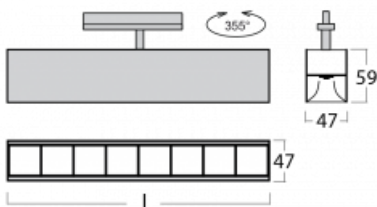

Luminaire

Lina45-T

45-600Z-25GGD/830, W

The Lina45-T luminaires are based on the concept of Lina45 luminaires. In this case, however, the luminaires are installed in three-circuit tracks. These track luminaires with a profile width of only 45 mm are suitable for supplementing accent lighting provided by other luminaires from our product range, for example Vali55-T. With its diffused light, Lina45-T helps to balance the lighting in the room by illuminating the communication zones, especially in the sales areas. The luminaires feature a support adapter in which the luminaire can be rotated along the Z axis thus modifying the arrangement of the system and also partially direct the light in a given space.

Technical drawing

Type of installation	3 circuit track
Light distribution	Direct
Luminaire shape	Linear
Colour of the luminaires	White
Material	Aluminium
Lifetime	L80/B20 50 000 hours
Warranty	5 years
Description of luminaires	Luminaire 3 circuit track
Dimensions	1408 mm × 47 mm × 59 mm
Light source	LED MODUL
Type of optical system	Plastic louvre low UGR
Luminous flux*	4690 lm
Colour Temperature	3000 K warm white
Luminous efficacy	122 lm/W
MacAdam Light source	2
Colour rendering index	80
UGR max. X=4H Y=8H, ρ=70,50,20	18.5