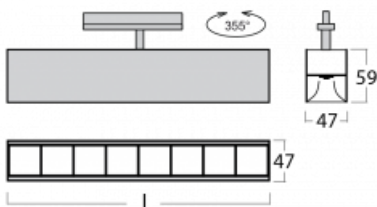

Luminaire

Lina45-T

45-600Z-25GGD/830, S

The Lina45-T luminaires are based on the concept of Lina45 luminaires. In this case, however, the luminaires are installed in three-circuit tracks. These track luminaires with a profile width of only 45 mm are suitable for supplementing accent lighting provided by other luminaires from our product range, for example Vali55-T. With its diffused light, Lina45-T helps to balance the lighting in the room by illuminating the communication zones, especially in the sales areas. The luminaires feature a support adapter in which the luminaire can be rotated along the Z axis thus modifying the arrangement of the system and also partially direct the light in a given space.

Technical drawing

Type of installation	3 circuit track
Light distribution	Direct
Luminaire shape	Linear
Colour of the luminaires	Silver
Material	Aluminium
Lifetime	L80/B20 50 000 hours
Warranty	5 years
Description of luminaires	Luminaire 3 circuit track
Dimensions	1408 mm × 47 mm × 59 mm
Light source	LED MODUL
Type of optical system	Plastic louvre low UGR
Luminous flux*	4690 lm
Colour Temperature	3000 K warm white
Luminous efficacy	122 lm/W
MacAdam Light source	2
Colour rendering index	80
UGR max. X=4H Y=8H, ρ=70,50,20	18.5