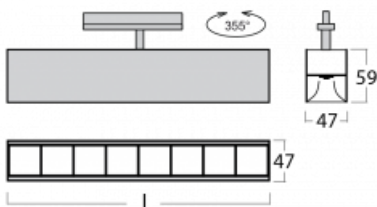

Luminaire

Lina45-T

45-600Z-25GGD/830, B

The Lina45-T luminaires are based on the concept of Lina45 luminaires. In this case, however, the luminaires are installed in three-circuit tracks. These track luminaires with a profile width of only 45 mm are suitable for supplementing accent lighting provided by other luminaires from our product range, for example Vali55-T. With its diffused light, Lina45-T helps to balance the lighting in the room by illuminating the communication zones, especially in the sales areas. The luminaires feature a support adapter in which the luminaire can be rotated along the Z axis thus modifying the arrangement of the system and also partially direct the light in a given space.

Technical drawing

Type of installation	3 circuit track
Light distribution	Direct
Luminaire shape	Linear
Colour of the luminaires	Black
Material	Aluminium
Lifetime	L80/B20 50 000 hours
Warranty	5 years
Description of luminaires	Luminaire 3 circuit track
Dimensions	1408 mm × 47 mm × 59 mm
Light source	LED MODUL
Type of optical system	Plastic louvre low UGR
Luminous flux*	4690 lm
Colour Temperature	3000 K warm white
Luminous efficacy	122 lm/W
MacAdam Light source	2
Colour rendering index	80
UGR max. X=4H Y=8H, $\rho=70,50,20$	18.6