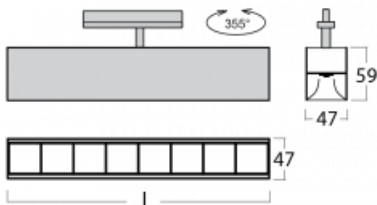

Luminaire

Lina45-T

45-600Z-25GEE/840, W

The Lina45-T luminaires are based on the concept of Lina45 luminaires. In this case, however, the luminaires are installed in three-circuit tracks. These track luminaires with a profile width of only 45 mm are suitable for supplementing accent lighting provided by other luminaires from our product range, for example Vali55-T. With its diffused light, Lina45-T helps to balance the lighting in the room by illuminating the communication zones, especially in the sales areas. The luminaires feature a support adapter in which the luminaire can be rotated along the Z axis thus modifying the arrangement of the system and also partially direct the light in a given space.

Technical drawing

| | |
|--|---------------------------|
| Type of installation | 3 circuit track |
| Light distribution | Direct |
| Luminaire shape | Linear |
| Colour of the luminaires | White |
| Material | Aluminium |
| Lifetime | L80/B20 50 000 hours |
| Warranty | 5 years |
| Description of luminaires | Luminaire 3 circuit track |
| Dimensions | 1408 mm × 47 mm × 59 mm |
| Weight | 2.7 kg |
| Light source | LED MODUL |
| Type of optical system | Plastic louvre low UGR |
| Luminous flux* | 3790 lm |
| Colour Temperature | 4000 K cool white |
| Luminous efficacy | 135 lm/W |
| MacAdam Light source | 2 |
| Colour rendering index | 80 |
| UGR max. X=4H Y=8H, $\rho=70,50,20$ | 17.7 |