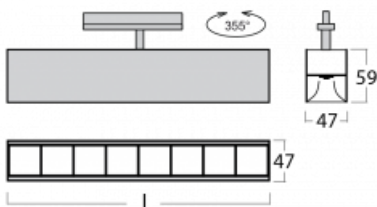

Luminaire

Lina45-T

45-600Z-25GEE/840, S

The Lina45-T luminaires are based on the concept of Lina45 luminaires. In this case, however, the luminaires are installed in three-circuit tracks. These track luminaires with a profile width of only 45 mm are suitable for supplementing accent lighting provided by other luminaires from our product range, for example Vali55-T. With its diffused light, Lina45-T helps to balance the lighting in the room by illuminating the communication zones, especially in the sales areas. The luminaires feature a support adapter in which the luminaire can be rotated along the Z axis thus modifying the arrangement of the system and also partially direct the light in a given space.

Technical drawing

Type of installation	3 circuit track
Light distribution	Direct
Luminaire shape	Linear
Colour of the luminaires	Silver
Material	Aluminium
Lifetime	L80/B20 50 000 hours
Warranty	5 years
Description of luminaires	Luminaire 3 circuit track
Dimensions	1408 mm × 47 mm × 59 mm
Weight	2.7 kg
Light source	LED MODUL
Type of optical system	Plastic louvre low UGR
Luminous flux*	3790 lm
Colour Temperature	4000 K cool white
Luminous efficacy	135 lm/W
MacAdam Light source	2
Colour rendering index	80
UGR max. X=4H Y=8H, $\rho=70,50,20$	17.7