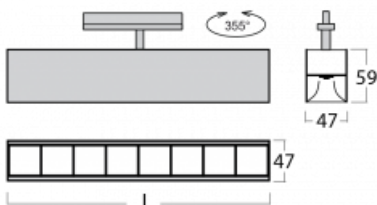

# Lina45-T

45-600Z-25GEE/830, W

The Lina45-T luminaires are based on the concept of Lina45 luminaires. In this case, however, the luminaires are installed in three-circuit tracks. These track luminaires with a profile width of only 45 mm are suitable for supplementing accent lighting provided by other luminaires from our product range, for example Vali55-T. With its diffused light, Lina45-T helps to balance the lighting in the room by illuminating the communication zones, especially in the sales areas. The luminaires feature a support adapter in which the luminaire can be rotated along the Z axis thus modifying the arrangement of the system and also partially direct the light in a given space.

## Technical drawing

Type of installation	3 circuit track
Light distribution	Direct
Luminaire shape	Linear
Colour of the luminaires	White
Material	Aluminium
Lifetime	L80/B20 50 000 hours
Warranty	5 years
Description of luminaires	Luminaire 3 circuit track
Dimensions	1408 mm × 47 mm × 59 mm
Weight	2.7 kg
Light source	LED MODUL
Type of optical system	Plastic louvre low UGR
Luminous flux*	3610 lm
Colour Temperature	3000 K warm white
Luminous efficacy	128 lm/W
MacAdam Light source	2
Colour rendering index	80
UGR max. X=4H Y=8H, $\rho=70,50,20$	17.6