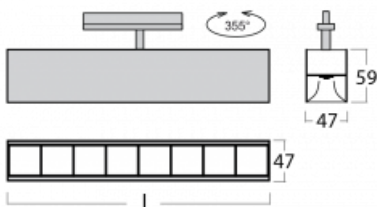

# Lina45-T

45-600Z-25GEE/830, S

The Lina45-T luminaires are based on the concept of Lina45 luminaires. In this case, however, the luminaires are installed in three-circuit tracks. These track luminaires with a profile width of only 45 mm are suitable for supplementing accent lighting provided by other luminaires from our product range, for example Vali55-T. With its diffused light, Lina45-T helps to balance the lighting in the room by illuminating the communication zones, especially in the sales areas. The luminaires feature a support adapter in which the luminaire can be rotated along the Z axis thus modifying the arrangement of the system and also partially direct the light in a given space.

## Technical drawing

Type of installation	3 circuit track
Light distribution	Direct
Luminaire shape	Linear
Colour of the luminaires	Silver
Material	Aluminium
Lifetime	L80/B20 50 000 hours
Warranty	5 years
Description of luminaires	Luminaire 3 circuit track
Dimensions	1408 mm × 47 mm × 59 mm
Weight	2.7 kg
Light source	LED MODUL
Type of optical system	Plastic louvre low UGR
Luminous flux*	3610 lm
Colour Temperature	3000 K warm white
Luminous efficacy	128 lm/W
MacAdam Light source	2
Colour rendering index	80
UGR max. X=4H Y=8H, $\rho=70,50,20$	17.6