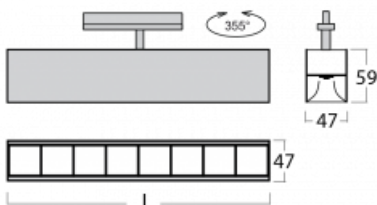

Luminaire

Lina45-T

45-600Z-25GEE/830, B

The Lina45-T luminaires are based on the concept of Lina45 luminaires. In this case, however, the luminaires are installed in three-circuit tracks. These track luminaires with a profile width of only 45 mm are suitable for supplementing accent lighting provided by other luminaires from our product range, for example Vali55-T. With its diffused light, Lina45-T helps to balance the lighting in the room by illuminating the communication zones, especially in the sales areas. The luminaires feature a support adapter in which the luminaire can be rotated along the Z axis thus modifying the arrangement of the system and also partially direct the light in a given space.

Technical drawing

Type of installation	3 circuit track
Light distribution	Direct
Luminaire shape	Linear
Colour of the luminaires	Black
Material	Aluminium
Lifetime	L80/B20 50 000 hours
Warranty	5 years
Description of luminaires	Luminaire 3 circuit track
Dimensions	1408 mm × 47 mm × 59 mm
Weight	2.7 kg
Light source	LED MODUL
Type of optical system	Plastic louvre low UGR
Luminous flux*	3610 lm
Colour Temperature	3000 K warm white
Luminous efficacy	128 lm/W
MacAdam Light source	2
Colour rendering index	80
UGR max. X=4H Y=8H, $\rho=70,50,20$	17.6