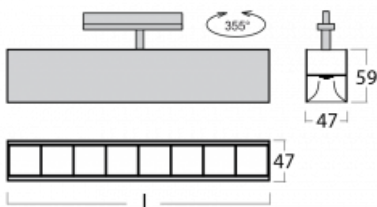

Luminaire

Lina45-T

45-600Z-25GED/840, W

The Lina45-T luminaires are based on the concept of Lina45 luminaires. In this case, however, the luminaires are installed in three-circuit tracks. These track luminaires with a profile width of only 45 mm are suitable for supplementing accent lighting provided by other luminaires from our product range, for example Vali55-T. With its diffused light, Lina45-T helps to balance the lighting in the room by illuminating the communication zones, especially in the sales areas. The luminaires feature a support adapter in which the luminaire can be rotated along the Z axis thus modifying the arrangement of the system and also partially direct the light in a given space.

Technical drawing

Type of installation	3 circuit track
Light distribution	Direct
Luminaire shape	Linear
Colour of the luminaires	White
Material	Aluminium
Lifetime	L80/B20 50 000 hours
Warranty	5 years
Description of luminaires	Luminaire 3 circuit track
Dimensions (l × w × h mm)	1408 mm × 47 mm × 59 mm
Light source	LED MODUL
DIR optical system	Plastic louvre low UGR
Luminous flux*	3790 lm
Colour Temperature	4000 K cool white
Luminous efficacy	135 lm/W
MacAdam Light source	2
Colour rendering index	80
UGR max. X=4H Y=8H, ρ=70,50,20	18.6