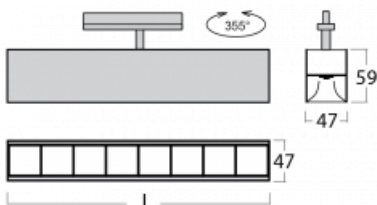

# Lina45-T

45-600Z-25GED/840, W

The Lina45-T luminaires are based on the concept of Lina45 luminaires. In this case, however, the luminaires are installed in three-circuit tracks. These track luminaires with a profile width of only 45 mm are suitable for supplementing accent lighting provided by other luminaires from our product range, for example Vali55-T. With its diffused light, Lina45-T helps to balance the lighting in the room by illuminating the communication zones, especially in the sales areas. The luminaires feature a support adapter in which the luminaire can be rotated along the Z axis thus modifying the arrangement of the system and also partially direct the light in a given space.

## Technical drawing

Type of installation	3 circuit track
Light distribution	Direct
Luminaire shape	Linear
Colour of the luminaires	White
Material	Aluminium
Lifetime	L80/B20 50 000 hours
Warranty	5 years
Description of luminaires	Luminaire 3 circuit track
Dimensions	1408 mm × 47 mm × 59 mm
Light source	LED MODUL
Type of optical system	Plastic louvre low UGR
Luminous flux*	3790 lm
Colour Temperature	4000 K cool white
Luminous efficacy	135 lm/W
MacAdam Light source	2
Colour rendering index	80
UGR max. X=4H Y=8H, $\rho=70,50,20$	18.6