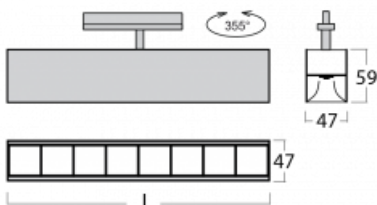

# Lina45-T

45-600Z-25GED/840, S

The Lina45-T luminaires are based on the concept of Lina45 luminaires. In this case, however, the luminaires are installed in three-circuit tracks. These track luminaires with a profile width of only 45 mm are suitable for supplementing accent lighting provided by other luminaires from our product range, for example Vali55-T. With its diffused light, Lina45-T helps to balance the lighting in the room by illuminating the communication zones, especially in the sales areas. The luminaires feature a support adapter in which the luminaire can be rotated along the Z axis thus modifying the arrangement of the system and also partially direct the light in a given space.

## Technical drawing

Type of installation	3 circuit track
Light distribution	Direct
Luminaire shape	Linear
Colour of the luminaires	Silver
Material	Aluminium
Lifetime	L80/B20 50 000 hours
Warranty	5 years
Description of luminaires	Luminaire 3 circuit track
Dimensions	1408 mm × 47 mm × 59 mm
Light source	LED MODUL
Type of optical system	Plastic louvre low UGR
Luminous flux*	3790 lm
Colour Temperature	4000 K cool white
Luminous efficacy	135 lm/W
MacAdam Light source	2
Colour rendering index	80
UGR max. X=4H Y=8H, ρ=70,50,20	17.7