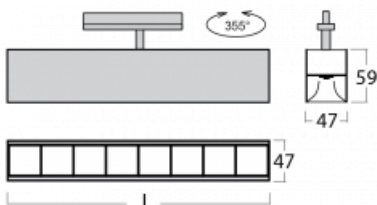

# Lina45-T

45-600Z-25GED/840, B

The Lina45-T luminaires are based on the concept of Lina45 luminaires. In this case, however, the luminaires are installed in three-circuit tracks. These track luminaires with a profile width of only 45 mm are suitable for supplementing accent lighting provided by other luminaires from our product range, for example Vali55-T. With its diffused light, Lina45-T helps to balance the lighting in the room by illuminating the communication zones, especially in the sales areas. The luminaires feature a support adapter in which the luminaire can be rotated along the Z axis thus modifying the arrangement of the system and also partially direct the light in a given space.

## Technical drawing

Type of installation	3 circuit track
Light distribution	Direct
Luminaire shape	Linear
Colour of the luminaires	Black
Material	Aluminium
Lifetime	L80/B20 50 000 hours
Warranty	5 years
Description of luminaires	Luminaire 3 circuit track
Dimensions	1408 mm × 47 mm × 59 mm
Light source	LED MODUL
Type of optical system	Plastic louvre low UGR
Luminous flux*	3790 lm
Colour Temperature	4000 K cool white
Luminous efficacy	135 lm/W
MacAdam Light source	2
Colour rendering index	80
UGR max. X=4H Y=8H, ρ=70,50,20	17.6