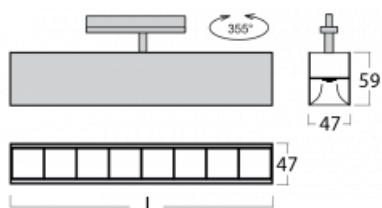

# Lina45-T

45-600Z-25GED/830, W

The Lina45-T luminaires are based on the concept of Lina45 luminaires. In this case, however, the luminaires are installed in three-circuit tracks. These track luminaires with a profile width of only 45 mm are suitable for supplementing accent lighting provided by other luminaires from our product range, for example Vali55-T. With its diffused light, Lina45-T helps to balance the lighting in the room by illuminating the communication zones, especially in the sales areas. The luminaires feature a support adapter in which the luminaire can be rotated along the Z axis thus modifying the arrangement of the system and also partially direct the light in a given space.

## Technical drawing

Type of installation	3 circuit track
Light distribution	Direct
Luminaire shape	Linear
Colour of the luminaires	White
Material	Aluminium
Lifetime	L80/B20 50 000 hours
Warranty	5 years
Description of luminaires	Luminaire 3 circuit track
Dimensions	1408 mm × 47 mm × 59 mm
Light source	LED MODUL
Type of optical system	Plastic louvre low UGR
Luminous flux*	3610 lm
Colour Temperature	3000 K warm white
Luminous efficacy	128 lm/W
MacAdam Light source	2
Colour rendering index	80
UGR max. X=4H Y=8H, $\rho=70,50,20$	17.6