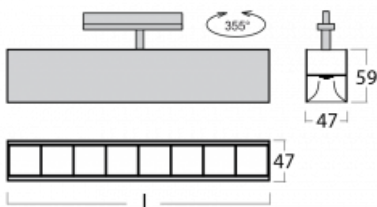

Luminaire

Lina45-T

45-600Z-25GED/830, S

The Lina45-T luminaires are based on the concept of Lina45 luminaires. In this case, however, the luminaires are installed in three-circuit tracks. These track luminaires with a profile width of only 45 mm are suitable for supplementing accent lighting provided by other luminaires from our product range, for example Vali55-T. With its diffused light, Lina45-T helps to balance the lighting in the room by illuminating the communication zones, especially in the sales areas. The luminaires feature a support adapter in which the luminaire can be rotated along the Z axis thus modifying the arrangement of the system and also partially direct the light in a given space.

Technical drawing

Type of installation	3 circuit track
Light distribution	Direct
Luminaire shape	Linear
Colour of the luminaires	Silver
Material	Aluminium
Lifetime	L80/B20 50 000 hours
Warranty	5 years
Description of luminaires	Luminaire 3 circuit track
Dimensions	1408 mm × 47 mm × 59 mm
Light source	LED MODUL
Type of optical system	Plastic louvre low UGR
Luminous flux*	3610 lm
Colour Temperature	3000 K warm white
Luminous efficacy	128 lm/W
MacAdam Light source	2
Colour rendering index	80
UGR max. X=4H Y=8H, $\rho=70,50,20$	17.6