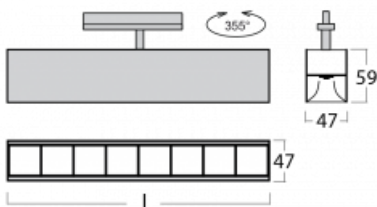

Luminaire

Lina45-T

45-600Z-25GED/830, B

The Lina45-T luminaires are based on the concept of Lina45 luminaires. In this case, however, the luminaires are installed in three-circuit tracks. These track luminaires with a profile width of only 45 mm are suitable for supplementing accent lighting provided by other luminaires from our product range, for example Vali55-T. With its diffused light, Lina45-T helps to balance the lighting in the room by illuminating the communication zones, especially in the sales areas. The luminaires feature a support adapter in which the luminaire can be rotated along the Z axis thus modifying the arrangement of the system and also partially direct the light in a given space.

Technical drawing

Type of installation	3 circuit track
Light distribution	Direct
Luminaire shape	Linear
Colour of the luminaires	Black
Material	Aluminium
Lifetime	L80/B20 50 000 hours
Warranty	5 years
Description of luminaires	Luminaire 3 circuit track
Dimensions	1408 mm × 47 mm × 59 mm
Light source	LED MODUL
Type of optical system	Plastic louvre low UGR
Luminous flux*	3610 lm
Colour Temperature	3000 K warm white
Luminous efficacy	128 lm/W
MacAdam Light source	2
Colour rendering index	80
UGR max. X=4H Y=8H, ρ=70,50,20	17.7