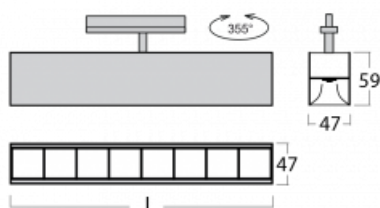

Luminaire

Lina45-T

45-600Z-20GGE/840, W

The Lina45-T luminaires are based on the concept of Lina45 luminaires. In this case, however, the luminaires are installed in three-circuit tracks. These track luminaires with a profile width of only 45 mm are suitable for supplementing accent lighting provided by other luminaires from our product range, for example Vali55-T. With its diffused light, Lina45-T helps to balance the lighting in the room by illuminating the communication zones, especially in the sales areas. The luminaires feature a support adapter in which the luminaire can be rotated along the Z axis thus modifying the arrangement of the system and also partially direct the light in a given space.

Technical drawing

Type of installation	3 circuit track
Light distribution	Direct
Luminaire shape	Linear
Colour of the luminaires	White
Material	Aluminium
Lifetime	L80/B20 50 000 hours
Warranty	5 years
Description of luminaires	Luminaire 3 circuit track
Dimensions	1127 mm × 47 mm × 59 mm
Weight	2.3 kg
Light source	LED MODUL
Type of optical system	Plastic louvre low UGR
Luminous flux*	3930 lm
Colour Temperature	4000 K cool white
Luminous efficacy	128 lm/W
MacAdam Light source	2
Colour rendering index	80
UGR max. X=4H Y=8H, $\rho=70,50,20$	18.6