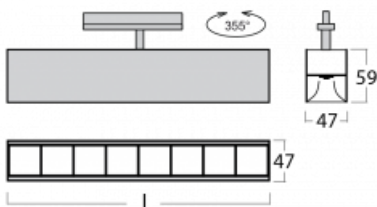

Luminaire

Lina45-T

45-600Z-20GGE/840, S

The Lina45-T luminaires are based on the concept of Lina45 luminaires. In this case, however, the luminaires are installed in three-circuit tracks. These track luminaires with a profile width of only 45 mm are suitable for supplementing accent lighting provided by other luminaires from our product range, for example Vali55-T. With its diffused light, Lina45-T helps to balance the lighting in the room by illuminating the communication zones, especially in the sales areas. The luminaires feature a support adapter in which the luminaire can be rotated along the Z axis thus modifying the arrangement of the system and also partially direct the light in a given space.

Technical drawing

Type of installation	3 circuit track
Light distribution	Direct
Luminaire shape	Linear
Colour of the luminaires	Silver
Material	Aluminium
Lifetime	L80/B20 50 000 hours
Warranty	5 years
Description of luminaires	Luminaire 3 circuit track
Dimensions	1127 mm × 47 mm × 59 mm
Weight	2.3 kg
Light source	LED MODUL
Type of optical system	Plastic louvre low UGR
Luminous flux*	3930 lm
Colour Temperature	4000 K cool white
Luminous efficacy	128 lm/W
MacAdam Light source	2
Colour rendering index	80
UGR max. X=4H Y=8H, $\rho=70,50,20$	18.6