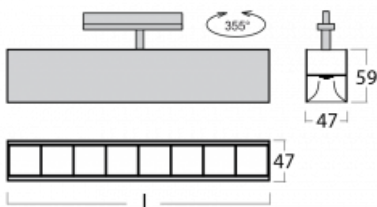

Luminaire

Lina45-T

45-600Z-20GGE/840, B

The Lina45-T luminaires are based on the concept of Lina45 luminaires. In this case, however, the luminaires are installed in three-circuit tracks. These track luminaires with a profile width of only 45 mm are suitable for supplementing accent lighting provided by other luminaires from our product range, for example Vali55-T. With its diffused light, Lina45-T helps to balance the lighting in the room by illuminating the communication zones, especially in the sales areas. The luminaires feature a support adapter in which the luminaire can be rotated along the Z axis thus modifying the arrangement of the system and also partially direct the light in a given space.

Technical drawing

Type of installation	3 circuit track
Light distribution	Direct
Luminaire shape	Linear
Colour of the luminaires	Black
Material	Aluminium
Lifetime	L80/B20 50 000 hours
Warranty	5 years
Description of luminaires	Luminaire 3 circuit track
Dimensions	1127 mm × 47 mm × 59 mm
Weight	2.3 kg
Light source	LED MODUL
Type of optical system	Plastic louvre low UGR
Luminous flux*	3930 lm
Colour Temperature	4000 K cool white
Luminous efficacy	128 lm/W
MacAdam Light source	2
Colour rendering index	80
UGR max. X=4H Y=8H, $\rho=70,50,20$	18.6