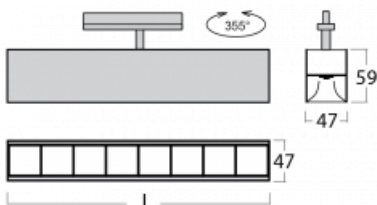

Luminaire

Lina45-T

45-600Z-20GGE/830, W

The Lina45-T luminaires are based on the concept of Lina45 luminaires. In this case, however, the luminaires are installed in three-circuit tracks. These track luminaires with a profile width of only 45 mm are suitable for supplementing accent lighting provided by other luminaires from our product range, for example Vali55-T. With its diffused light, Lina45-T helps to balance the lighting in the room by illuminating the communication zones, especially in the sales areas. The luminaires feature a support adapter in which the luminaire can be rotated along the Z axis thus modifying the arrangement of the system and also partially direct the light in a given space.

Technical drawing

Type of installation	3 circuit track
Light distribution	Direct
Luminaire shape	Linear
Colour of the luminaires	White
Material	Aluminium
Lifetime	L80/B20 50 000 hours
Warranty	5 years
Description of luminaires	Luminaire 3 circuit track
Dimensions	1127 mm × 47 mm × 59 mm
Weight	2.2 kg
Light source	LED MODUL
Type of optical system	Plastic louvre low UGR
Luminous flux*	3750 lm
Colour Temperature	3000 K warm white
Luminous efficacy	122 lm/W
MacAdam Light source	2
Colour rendering index	80
UGR max. X=4H Y=8H, $\rho=70,50,20$	18.5