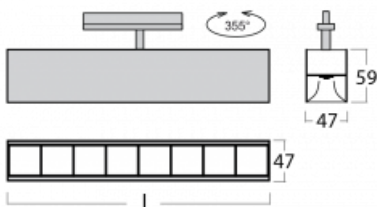

# Lina45-T

45-600Z-20GGE/830, B

The Lina45-T luminaires are based on the concept of Lina45 luminaires. In this case, however, the luminaires are installed in three-circuit tracks. These track luminaires with a profile width of only 45 mm are suitable for supplementing accent lighting provided by other luminaires from our product range, for example Vali55-T. With its diffused light, Lina45-T helps to balance the lighting in the room by illuminating the communication zones, especially in the sales areas. The luminaires feature a support adapter in which the luminaire can be rotated along the Z axis thus modifying the arrangement of the system and also partially direct the light in a given space.

## Technical drawing

Type of installation	3 circuit track
Light distribution	Direct
Luminaire shape	Linear
Colour of the luminaires	Black
Material	Aluminium
Lifetime	L80/B20 50 000 hours
Warranty	5 years
Description of luminaires	Luminaire 3 circuit track
Dimensions	1127 mm × 47 mm × 59 mm
Weight	2.2 kg
Light source	LED MODUL
Type of optical system	Plastic louvre low UGR
Luminous flux*	3750 lm
Colour Temperature	3000 K warm white
Luminous efficacy	122 lm/W
MacAdam Light source	2
Colour rendering index	80
UGR max. X=4H Y=8H, $\rho=70,50,20$	18.5