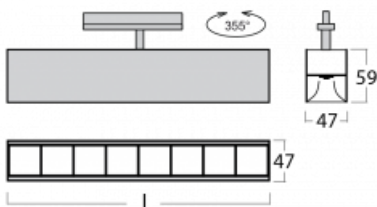

# Lina45-T

45-600Z-20GGD/840, W

The Lina45-T luminaires are based on the concept of Lina45 luminaires. In this case, however, the luminaires are installed in three-circuit tracks. These track luminaires with a profile width of only 45 mm are suitable for supplementing accent lighting provided by other luminaires from our product range, for example Vali55-T. With its diffused light, Lina45-T helps to balance the lighting in the room by illuminating the communication zones, especially in the sales areas. The luminaires feature a support adapter in which the luminaire can be rotated along the Z axis thus modifying the arrangement of the system and also partially direct the light in a given space.

## Technical drawing

Type of installation	3 circuit track
Light distribution	Direct
Luminaire shape	Linear
Colour of the luminaires	White
Material	Aluminium
Lifetime	L80/B20 50 000 hours
Warranty	5 years
Description of luminaires	Luminaire 3 circuit track
Dimensions	1127 mm × 47 mm × 59 mm
Light source	LED MODUL