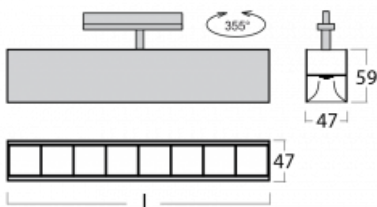

Luminaire

Lina45-T

45-600Z-20GGD/840, S

The Lina45-T luminaires are based on the concept of Lina45 luminaires. In this case, however, the luminaires are installed in three-circuit tracks. These track luminaires with a profile width of only 45 mm are suitable for supplementing accent lighting provided by other luminaires from our product range, for example Vali55-T. With its diffused light, Lina45-T helps to balance the lighting in the room by illuminating the communication zones, especially in the sales areas. The luminaires feature a support adapter in which the luminaire can be rotated along the Z axis thus modifying the arrangement of the system and also partially direct the light in a given space.

Technical drawing

Type of installation	3 circuit track
Light distribution	Direct
Luminaire shape	Linear
Colour of the luminaires	Silver
Material	Aluminium
Lifetime	L80/B20 50 000 hours
Warranty	5 years
Description of luminaires	Luminaire 3 circuit track
Dimensions	1127 mm × 47 mm × 59 mm
Light source	LED MODUL
Type of optical system	Plastic louvre low UGR
Luminous flux*	3930 lm
Colour Temperature	4000 K cool white
Luminous efficacy	128 lm/W
MacAdam Light source	2
Colour rendering index	80
UGR max. X=4H Y=8H, ρ=70,50,20	18.6